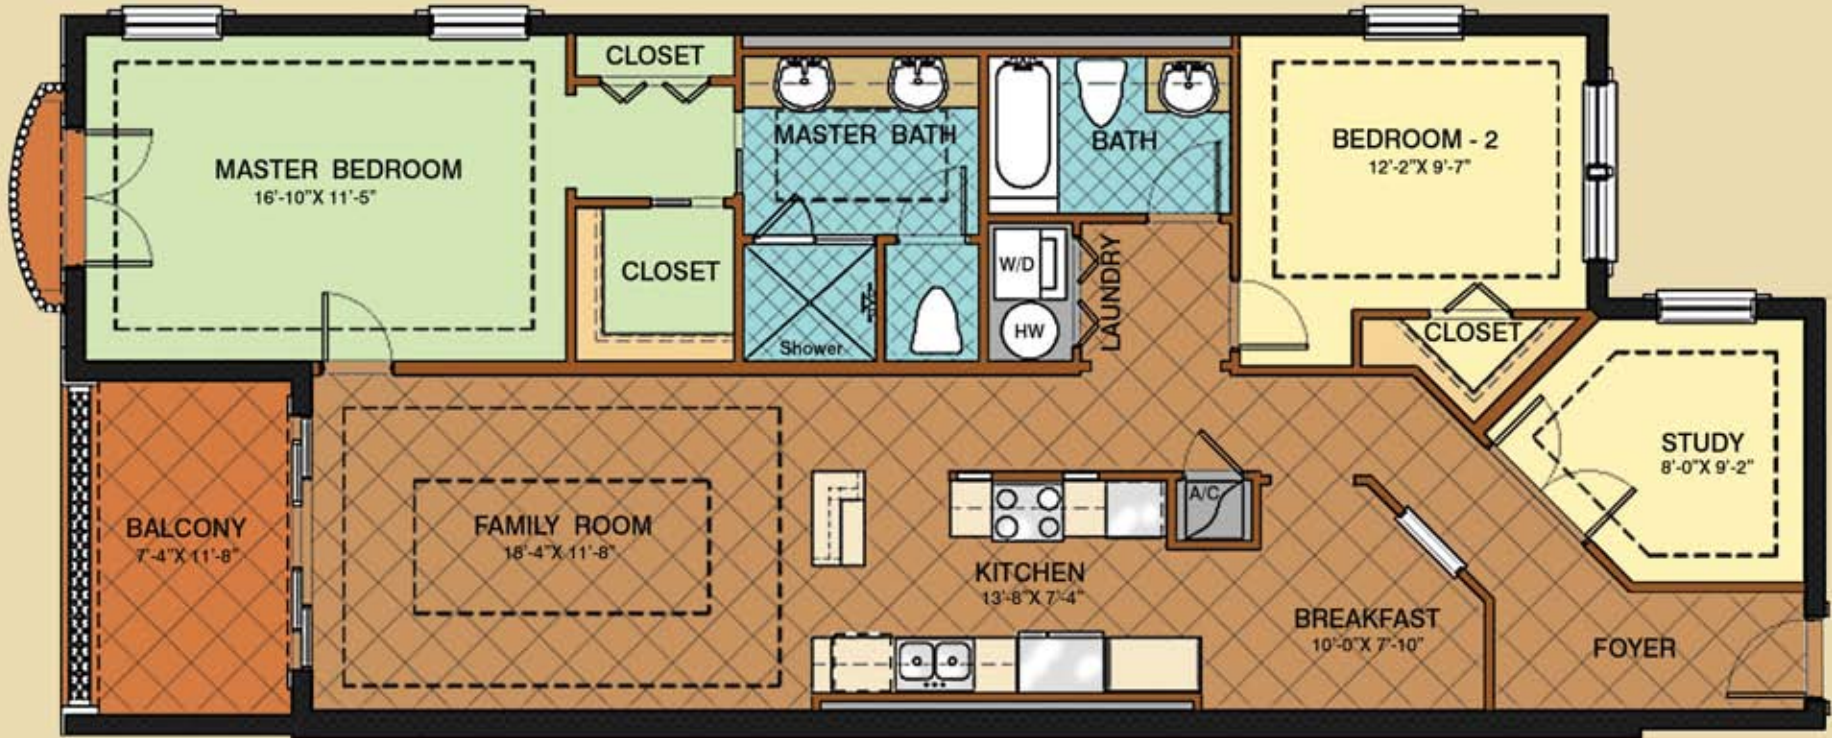

# 555 ON FIFTH *Treetop Penthouse / 301 & 304*

## Treetop Penthouse

Pool deck, spa level

2 bedroom, 2 bathroom

1,476 SF | 1,380 SF Living Area | 96 SF Balcony